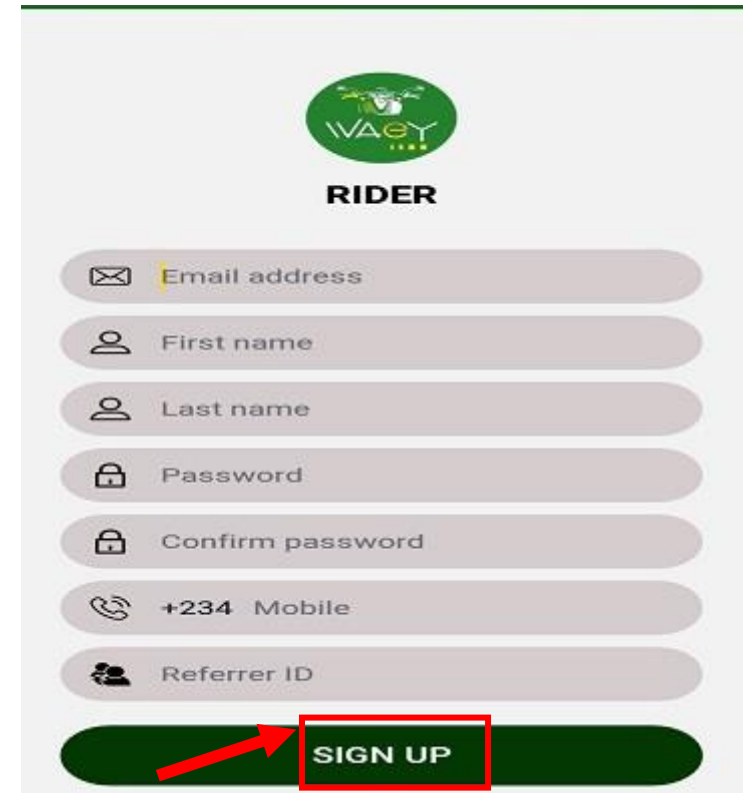

GETTING STARTED

1. Download and install WAeY App from Playstore or Appstore.

NB: Smartphone requirements: You must have the following minimal version for Android (Android 5.0+) and IOS (ios11)

2. Upon installation, WAeY will request access to your location; click "ALLOW"

3. You can then sign-up into WAeY app by clicking on "Create account"

4. Fill requested fields and the click on SIGN-UP. Referrer ID is optional

5. An OTP will be sent to the specified phone number
Enter OTP and click SUBMIT