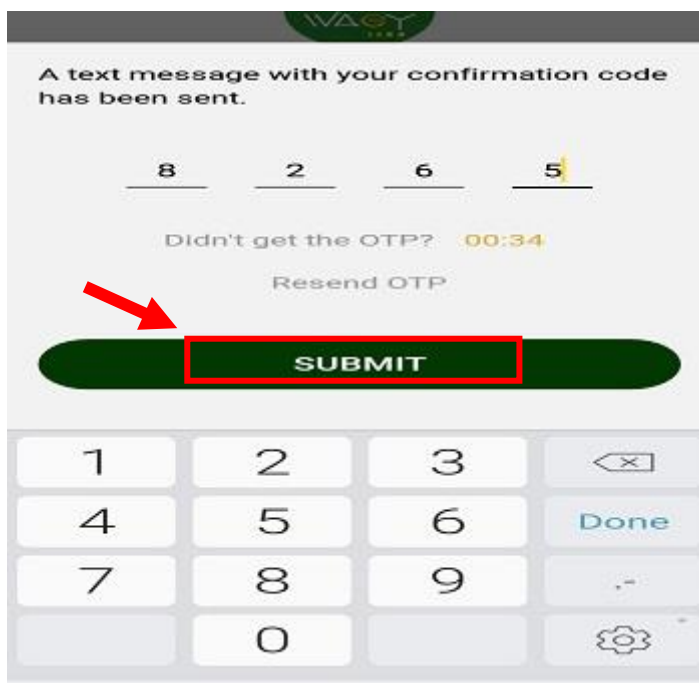

GETTING STARTED

1. Download and install WAeY App from Playstore or Appstore.

NB: Smartphone requirements: You must have the following minimal version for Android (Android 5.0+) and IOS (ios11)

2. Upon installation, WAeY will request access to your location; click "ALLOW"

3. You can then sign-up into WAeY app by clicking on "Create account"

4. Fill requested fields and the click on SIGN-UP. Referrer ID is optional

5. An OTP will be sent to the specified phone number
Enter OTP and click SUBMIT