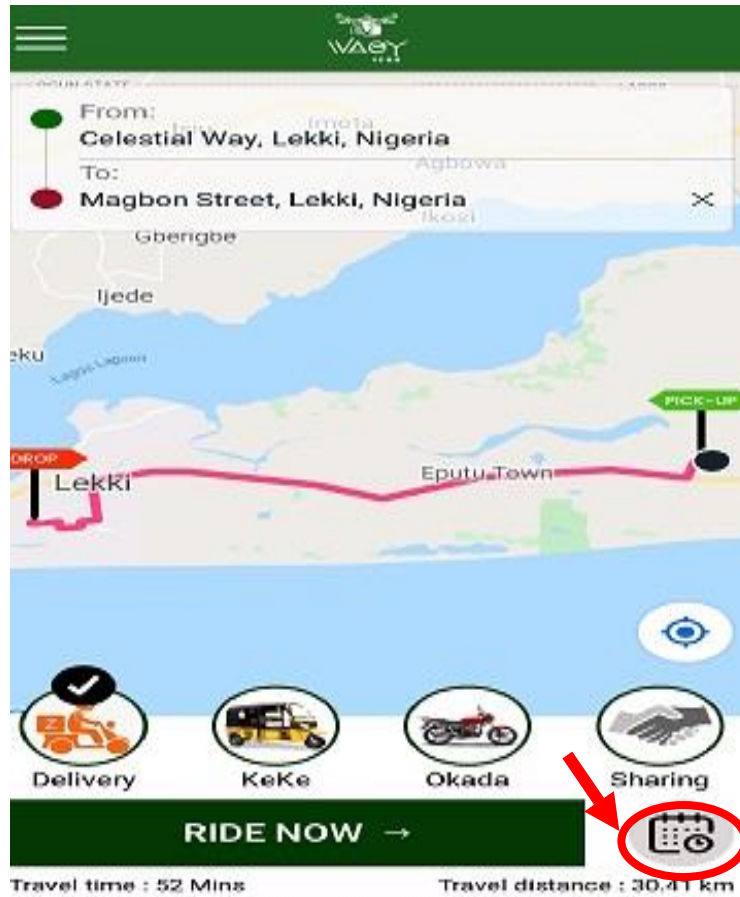

## PLAN FUTURE TRIP WITH WAeY

Not travelling right now? You can schedule a ride with WAeY for the next half hour to any future time within 24 hours.

1. Click on the calendar and clock icon on the bottom ride side of the WAeY app homepage

2. Select a date and time not earlier than 20 minutes and not later than 24 hours of the planned trip

3. Click "Done"

4. Your trip has been scheduled